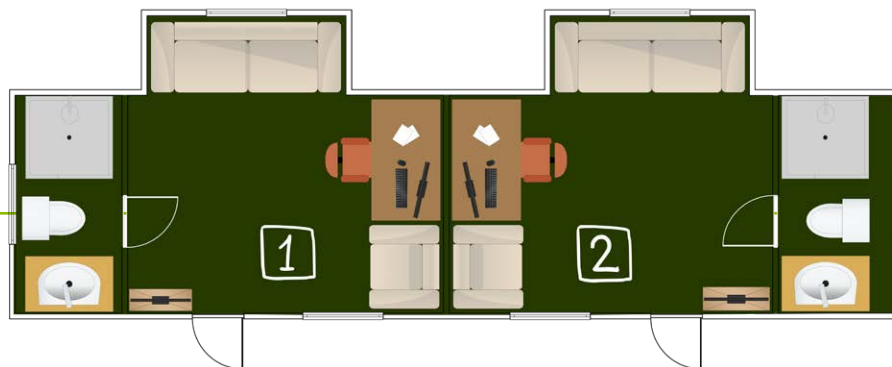

2-way Artist Trailers

Our 2-Way Artist Trailer provides two generously sized 13 m² apartments, each with a slide-out extension for added space and comfort. Designed for leading talent, each apartment includes a private bathroom with toilet and shower, hot and cold water, air conditioning, a fitted refrigerator, a TV, and a comfortable lounge area.

FEATURES

- 2 spacious apartments with slide-out extensions
- Private bathroom with toilet and shower in each unit
- Air conditioning
- Fitted refrigerator and TV (HDMI) in each section
- Work desk with chair and drawer
- Mirror with makeup lighting
- LED interior and exterior lighting
- Electric entry steps with handrails and lighting

DIMENSIONS

Length: **11.82 m**
Height: **3.40 m**
Width: **2.55 m**
Width with Slide-outs: **3.35 m**
Number of Slide-outs: **2**
Empty Weight: **6800 kg**
Max Permitted Weight: **9000 kg**

MP filmska oprema d.o.o.
Office: Medimurska 5, Zagreb, Croatia
Warehouse: Krapinska ulica 64, Zaprešić, Croatia