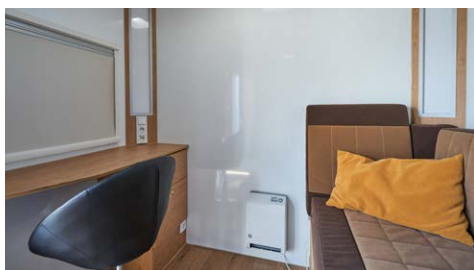

2-way Artist Van

Our 2-Way Artist Van features two separate private cabins, each equipped with a lounge-style sofa, workspace, TV, and heating. Built for mobility and comfort, it's the ideal solution for talent who need space to reset between scenes – especially on fast-moving sets or compact locations.

Designed with simplicity and function in mind, the van includes indirect lighting, sound insulation, and integrated steps for easy entry. Each cabin also includes a full-length mirror and work desk.

FEATURES

- 2 private cabins with lounge sofas
- Full-length mirror and work desk in each unit
- Dometic air conditioning and diesel heating
- 12V and 230V power connections
- Sound-insulated walls and ceiling
- LED interior & exterior lighting (4500K)
- Tinted windows
- Entry steps with handrails and lighting