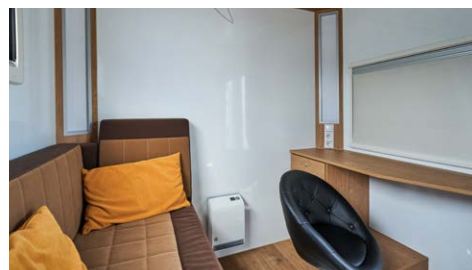

2-way Artist Van

Our 2-Way Artist Van features two separate private cabins, each equipped with a lounge-style sofa, workspace, TV, and heating. Built for mobility and comfort, it's the ideal solution for talent who need space to reset between scenes – especially on fast-moving sets or compact locations.

Designed with simplicity and function in mind, the van includes indirect lighting, sound insulation, and integrated steps for easy entry. Each cabin also includes a full-length mirror and work desk.

FEATURES

- 2 private cabins with lounge sofas
- Full-length mirror and work desk in each unit
- Dometic air conditioning and diesel heating
- 12V and 230V power connections
- Sound-insulated walls and ceiling
- LED interior & exterior lighting (4500K)
- Tinted windows
- Entry steps with handrails and lighting