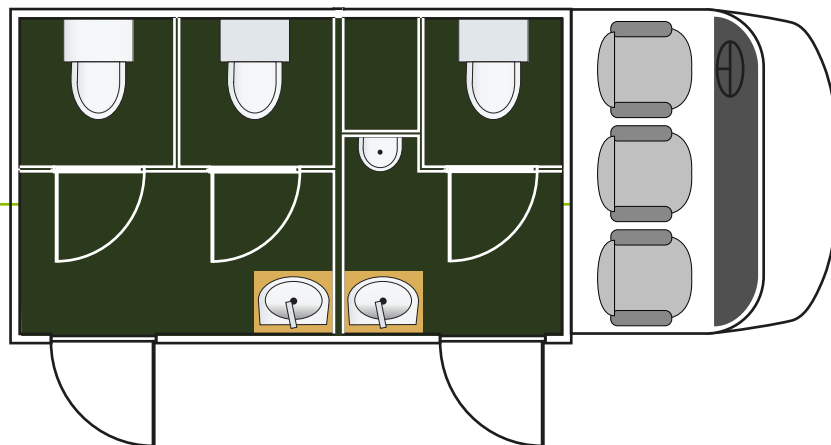

# Medium Honeywagon

Ideal for mid-sized crews, the Medium Honeywagon offers the same comfort and functionality as larger trailers in a slightly more compact footprint. It includes separate Ladies and Gents facilities, each outfitted with flushable toilets, a sink with hot and cold water, and a hand dryer.

Equipped with an 800-liter tank and heating system, it delivers consistent sanitation performance for day shoots, night shoots, and everything in between.

## FEATURES

- Separate Ladies and Gents compartments
- Flushable toilets
- Sink with hot and cold water
- Hand dryer
- Integrated heating
- 800-liter tanks
- Electrical hookup: 32A / 400V
- Driving License Category: C
- Ladies: 2 toilets
- Gents: 1 toilet + 1 urinal

## DIMENSIONS

Length: **6.56 m**  
Height: **3.10 m**  
Width: **2.36 m**  
Max Permitted Weight: **7400 kg**

**MP filmska oprema d.o.o.**  
Office: Medimurska 5, Zagreb, Croatia  
Warehouse: Krapinska ulica 64, Zaprešić, Croatia