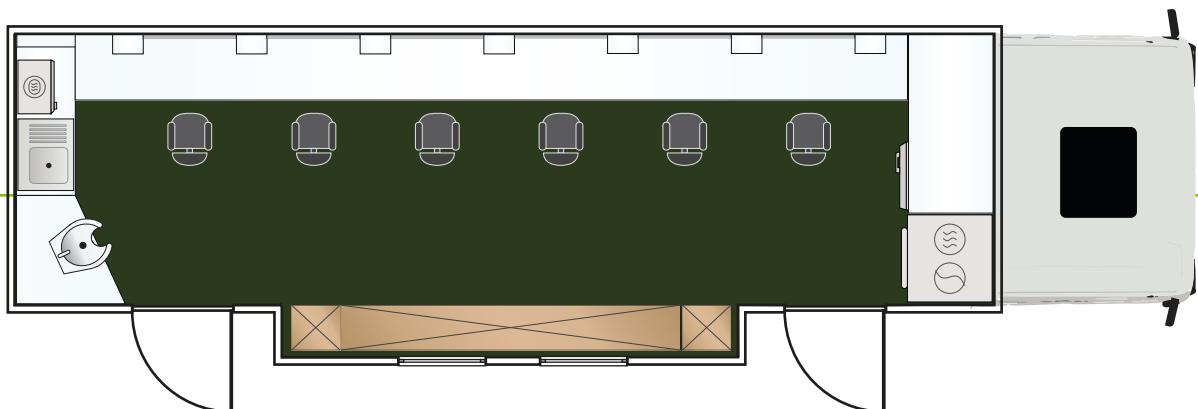

Makeup & Hair Truck+

Our Makeup & Hair Truck+ is a fully air-conditioned slide-out trailer built to serve high-demand sets with larger teams. It provides 6 professional makeup and hair stations, offering ample room for cast prep and artist work.

Equipped with mirrors with integrated lighting, storage

FEATURES

- 6 professional makeup & hair stations
- Hair washing sink with hot & cold water
- Storage cupboards & drawers
- Mirrors with integrated lighting
- Refrigerator
- Microwave
- Washing machine & dryer
- Air-conditioning & heating

cupboards, fitted refrigerator, hair washing sink with hot and cold water, washing machine, dryer, and a microwave – this truck ensures optimal comfort and functionality.

A dependable base for fast-paced prep work, long days, and multiple talent teams working in parallel.

DIMENSIONS

- Length: **10.98 m**
- Height: **3.95 m**
- Width: **2.60 m**
- Width with Slide-outs: **3.20 m**
- Number of Slide-outs: **1**
- Empty Weight: **14 000 kg**
- Max Permitted Weight: **18 000 kg**